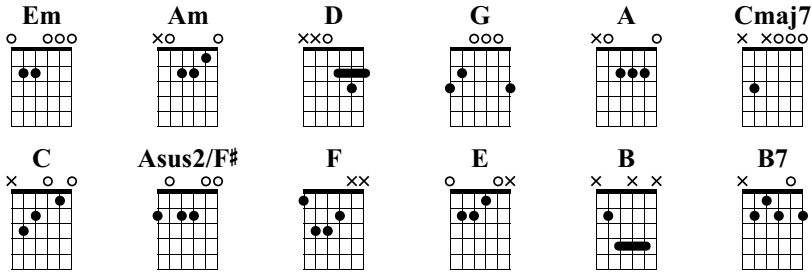

# Killing Me Softly

Fingerstyle  
Roberta Flack

Standard tuning

♩ = 85

### Chorus

**B B7 Em Am D**

let ring-----|

T (4) (2) (4) (2)

A 4 2 4 2 0 0 3 3 3 3 0 (3) 1 2 1 0 2 2 2 2 3 0

B (4) 2 4 2 0 0 0 0 0 0 3 (2) 2 2 1 0 3 3 3 3 3 0

(2) 2 2 2 0 0 0 0 0 0 (0) 0 0 0 0 0 0 0 0 0 0 3